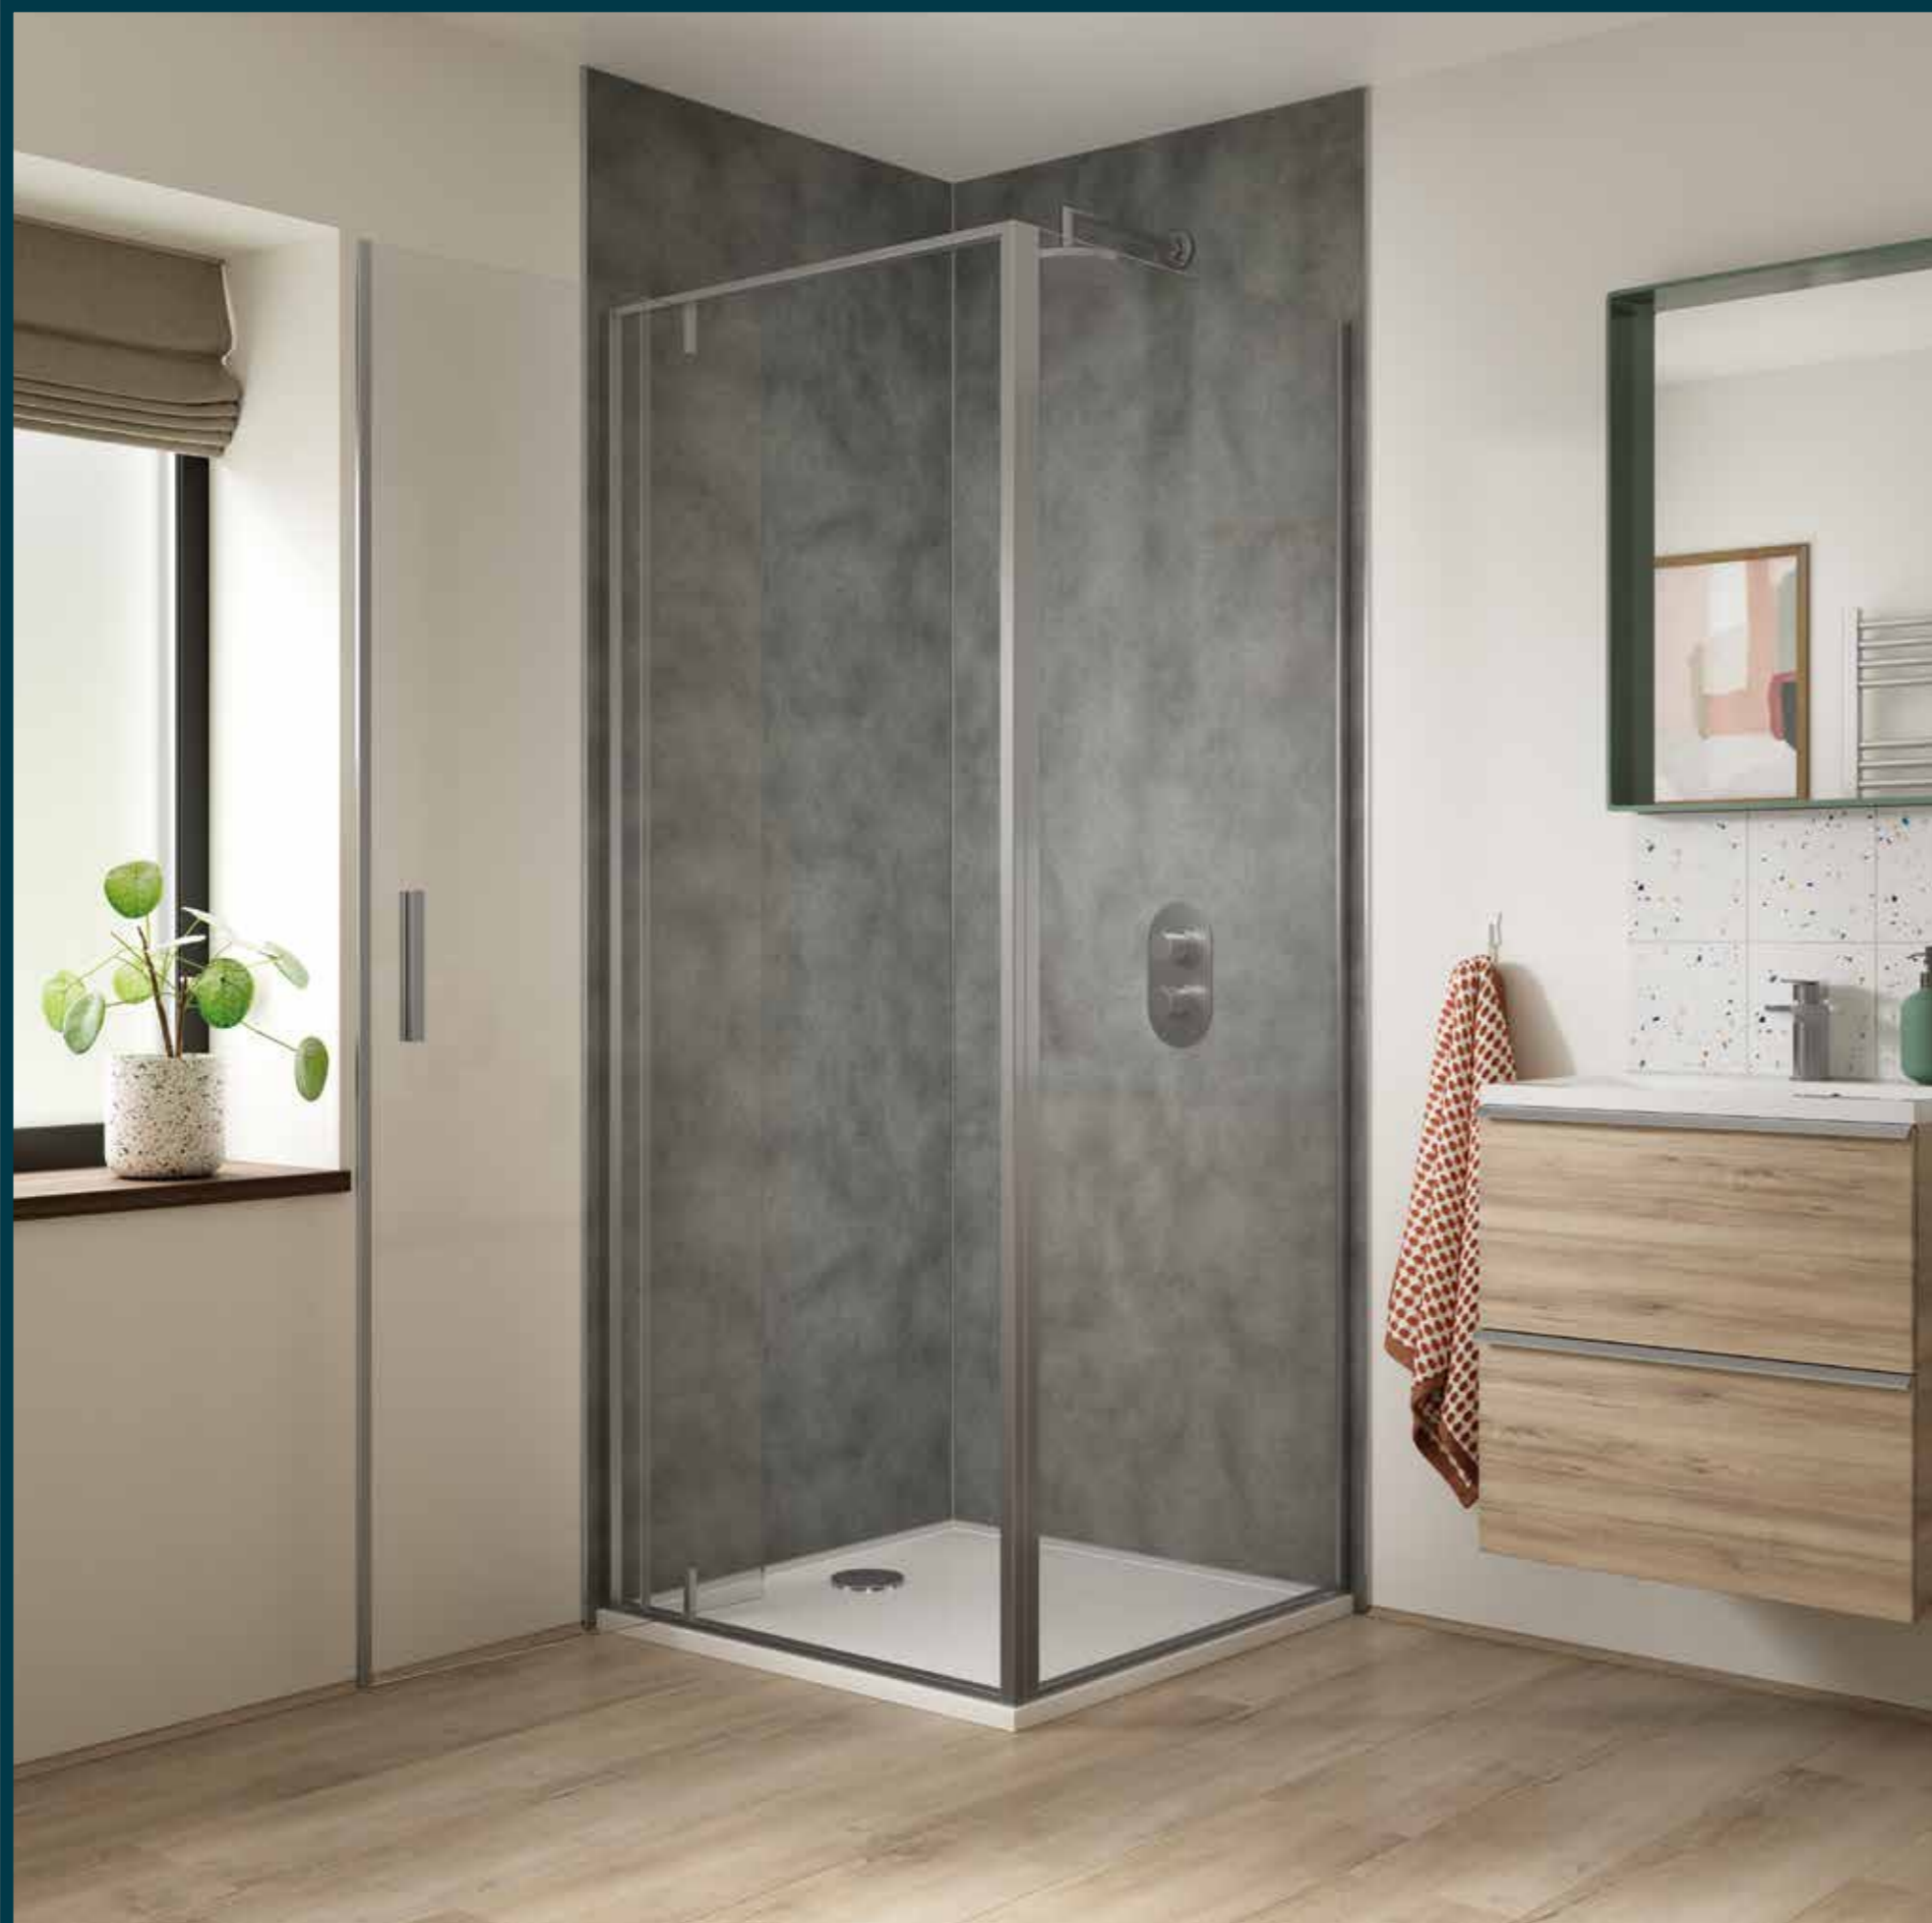

Name **Blue Moon**
Product Code **WP1021**
Finish **Gloss**

Name **Jade**
Product Code **WP1008**
Finish **Gloss**

Tempest

Tempest's contemporary matt grey design evokes the sleek, textured appeal of microcement, whilst offering the effortless installation benefits of SPC shower panels.