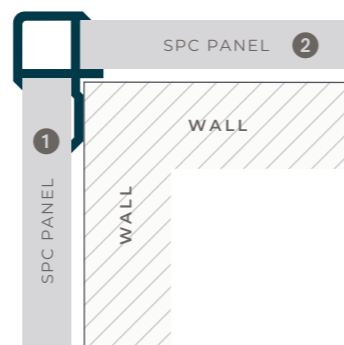

The Aqua Wall Trims

Aqua Wall's innovative ClickSeal™ technology eliminates the need for trims between panels on the same wall, creating a seamless finish. Trims are used on edges and corners to ensure a clean, professional result.

We offer a range of aluminium trims, in colours to suit all designs, which can be easily cut to size to fit your space. See page 35 for details of installation.

End trim

Used to create a neat finish where vertical edges are exposed at the end of a panel. Can also be used horizontally at the top and bottom of panels to provide a neat, watertight finish.

Inner corner trim

Use these where two panels join internally at a right angle. Install the first panel, then add the trim when installing the adjoining panel as shown in the diagram.

Outer corner trim

Also used where two panels join at a right angle, but on outer corners. The trim should be installed with the first panel as shown.

TRIM TYPE	TRIM COLOUR & PRODUCT CODE			
	Chrome	Brushed Brass	Black	White
Aluminium end trim 2400 x 17mm	A11030	A11042	A11036	A11039
Aluminium inner corner trim 2400 x 19mm	A11032	A11044	A11038	A11041
Aluminium outer corner trim 2400 x 20mm	A11031	A11043	A11037	A11040

Please note: the tongue of the ClickSeal™ locking system should be removed where it is being installed into a trim. Always apply a bead of silicone within the trim during installation to ensure a watertight seal.