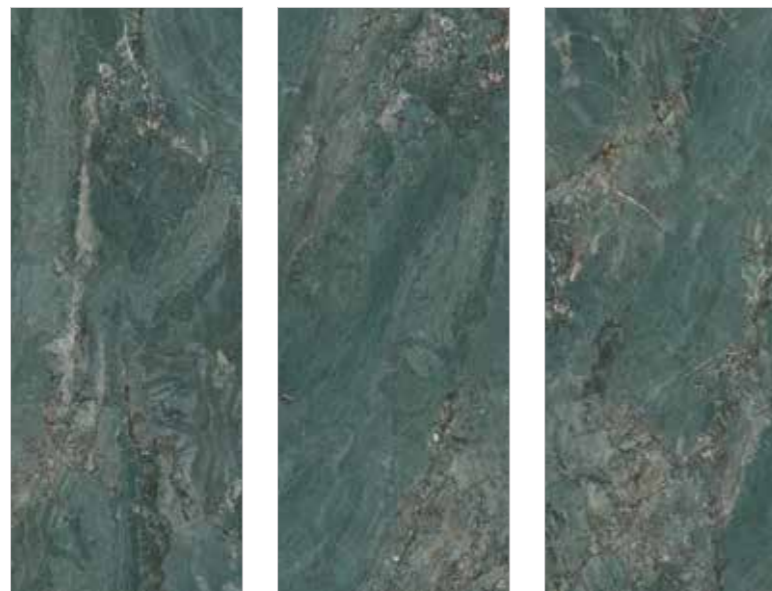

Jade

For those who want to add colour in a refined way, Jade's on-trend deep green shade with natural vein details in a gloss finish is the perfect finishing touch.

Scan here
to find out more