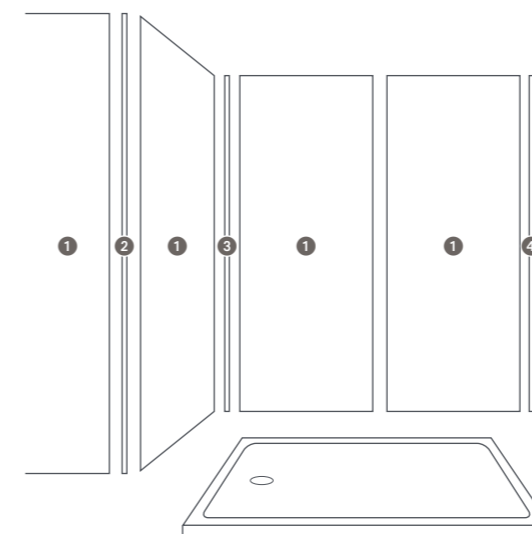

Aqua Wall Installation

Aqua Wall panels have been specially designed to enable straightforward installation, thanks to the lightweight SPC core and ClickSeal™ locking system. With just a few simple tools and a good quality adhesive and silicone, you will be able to transform your room in no time. Careful preparation is the key to a stress-free installation, so take time to check your walls, plan your cuts and ensure you're happy with the layout of the panels before fixing anything to the wall.

Please scan the QR code above to download our full installation guide or watch our handy video. Each box of Aqua Wall panels is also supplied with a printed copy of the installation instructions, so please read these fully before beginning your project. Adherence to the installation instructions is critical for a safe, efficient and warranted installation. If you've got any questions, please feel free to contact our helpful Customer Support team on 0113 244 4984.